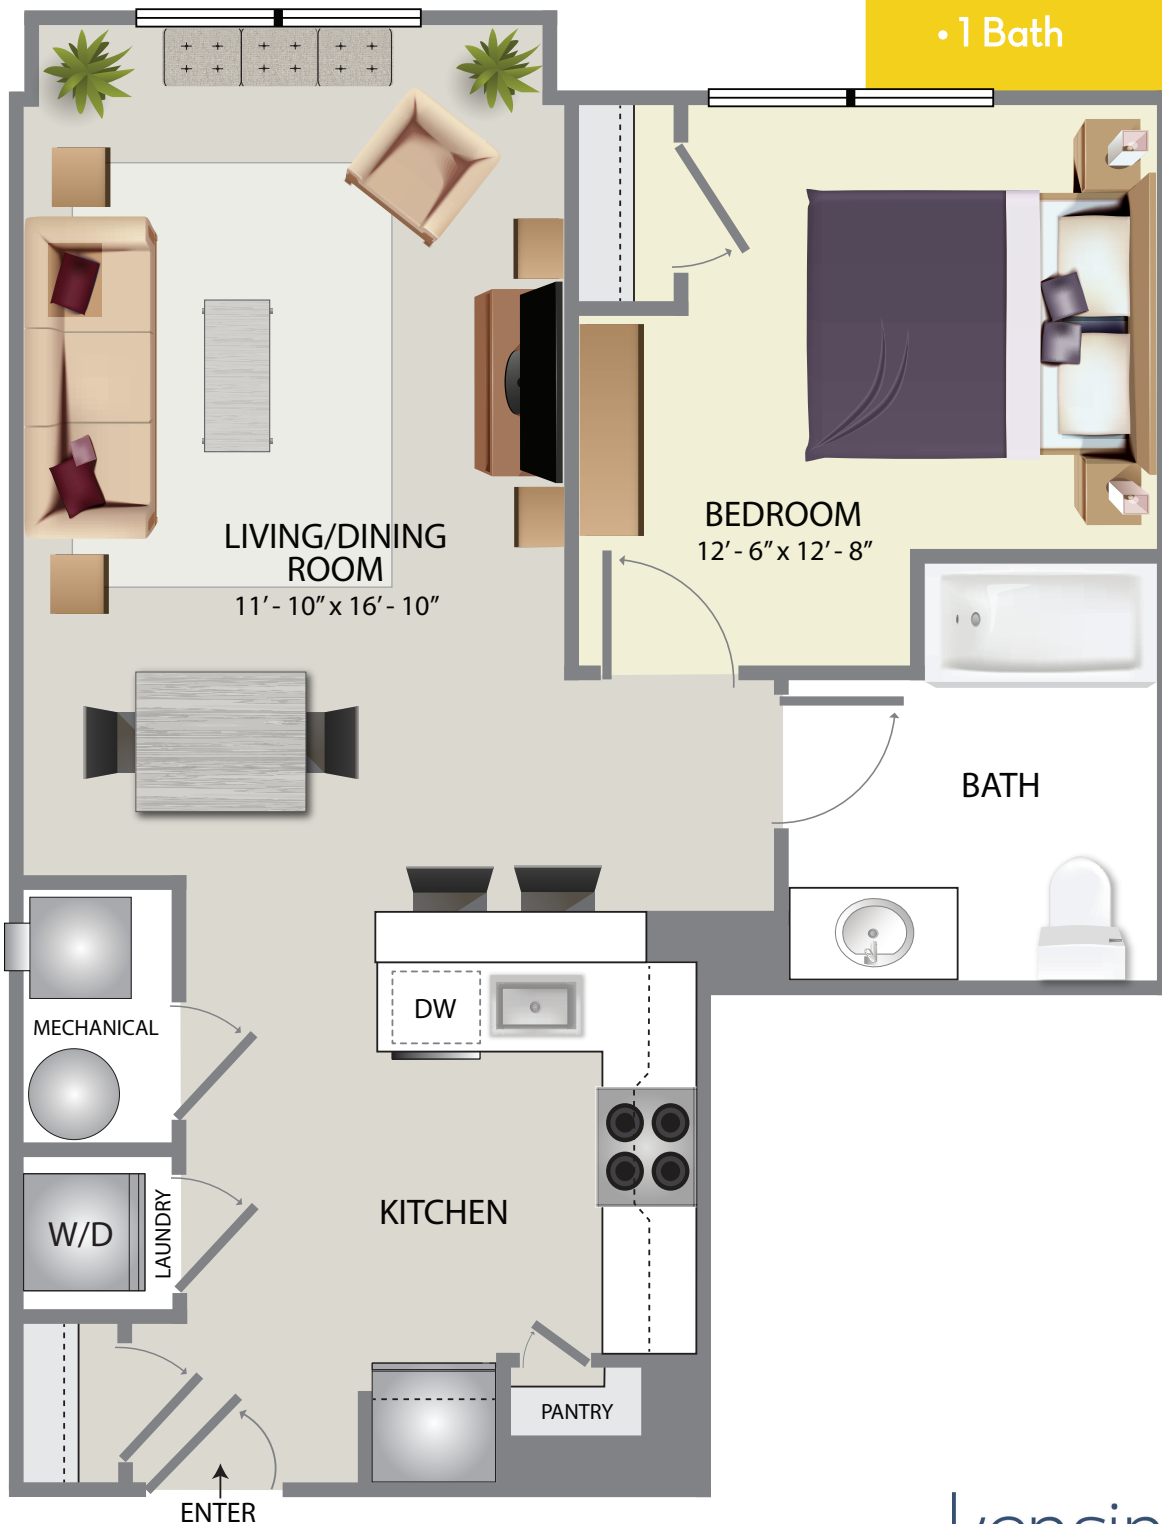

# 1A-BAY

• 703 Sq. Ft.

• 1 Bedroom

• 1 Bath

Plans and furnishings are for marketing purposes only and are not to scale. All measurements are approximate and may vary from actual unit dimensions. Floor plans, layouts, features, and availability are subject to change without notice. Some images may be virtually staged for illustrative purposes only. Actual locations may vary, and items shown—or omitted—are subject to errors, omissions, and field modifications. This flyer is for informational purposes only and does not constitute a binding agreement. For more details or to discuss modifications for enhanced accessibility, please contact the leasing office.