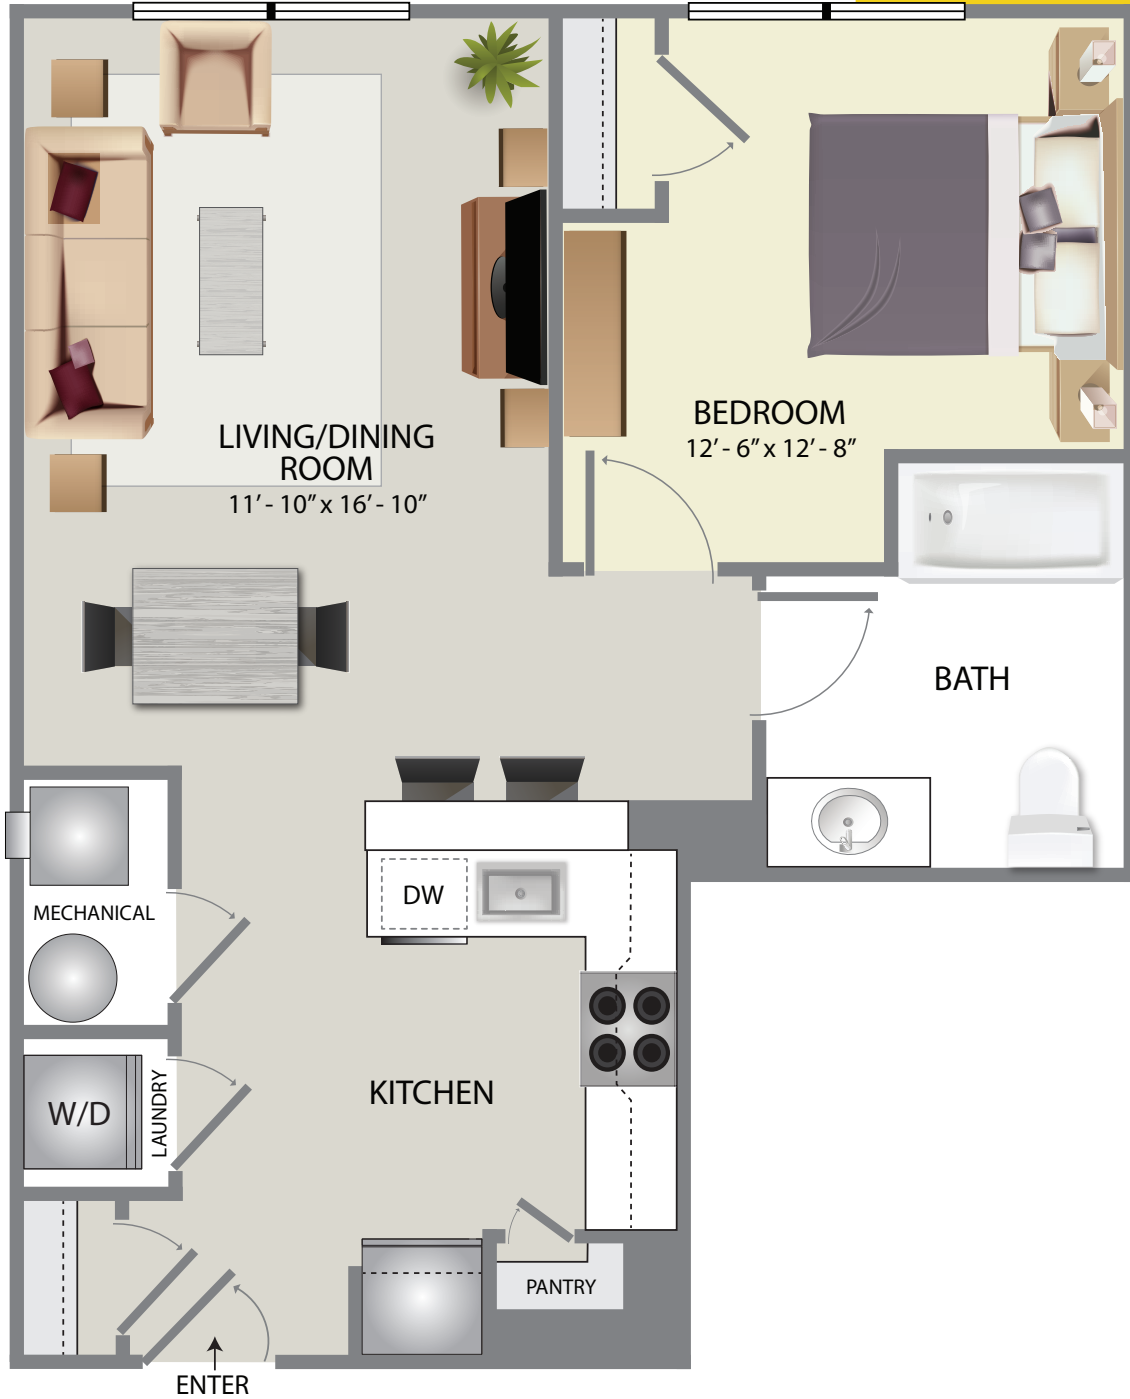

- 679 Sq. Ft.
- 1 Bedroom
- 1 Bath

Plans and furnishings are for marketing purposes only and are not to scale. All measurements are approximate and may vary from actual unit dimensions. Floor plans, layouts, features, and availability are subject to change without notice. Some images may be virtually staged for illustrative purposes only. Actual locations may vary, and items shown—or omitted—are subject to errors, omissions, and field modifications. This flyer is for informational purposes only and does not constitute a binding agreement. For more details or to discuss modifications for enhanced accessibility, please contact the leasing office.