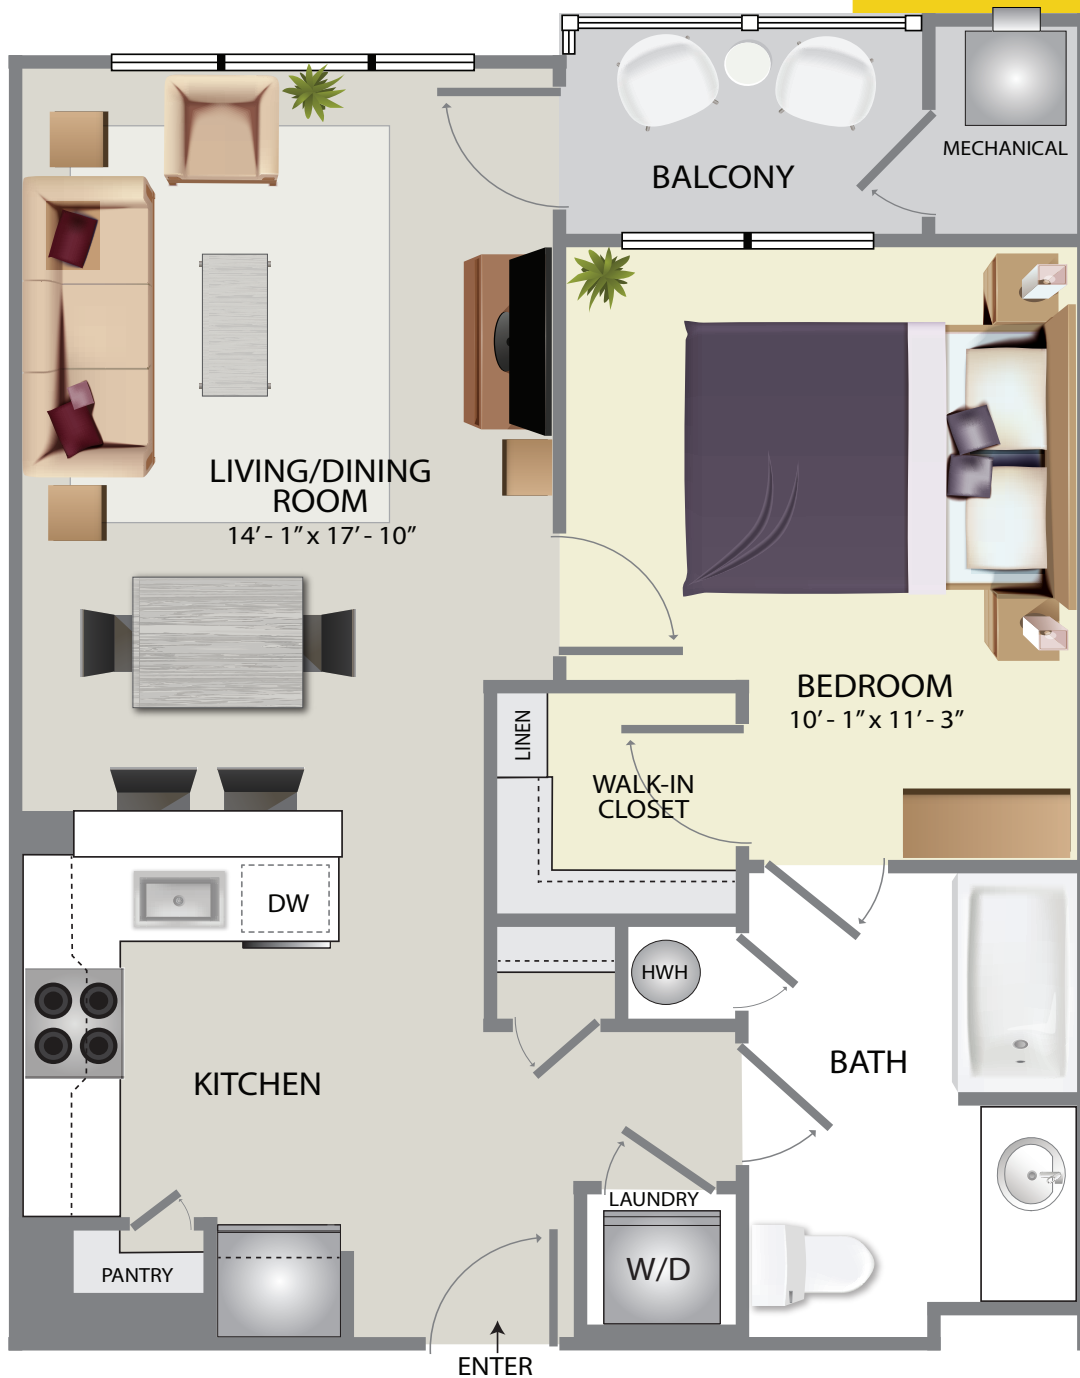

# 1D

• 817 Sq. Ft.

• 1 Bedroom

• 1 Bath

Plans and furnishings are for marketing purposes only and are not to scale. All measurements are approximate and may vary from actual unit dimensions. Floor plans, layouts, features, and availability are subject to change without notice. Some images may be virtually staged for illustrative purposes only. Actual locations may vary, and items shown—or omitted—are subject to errors, omissions, and field modifications. This flyer is for informational purposes only and does not constitute a binding agreement. For more details or to discuss modifications for enhanced accessibility, please contact the leasing office.