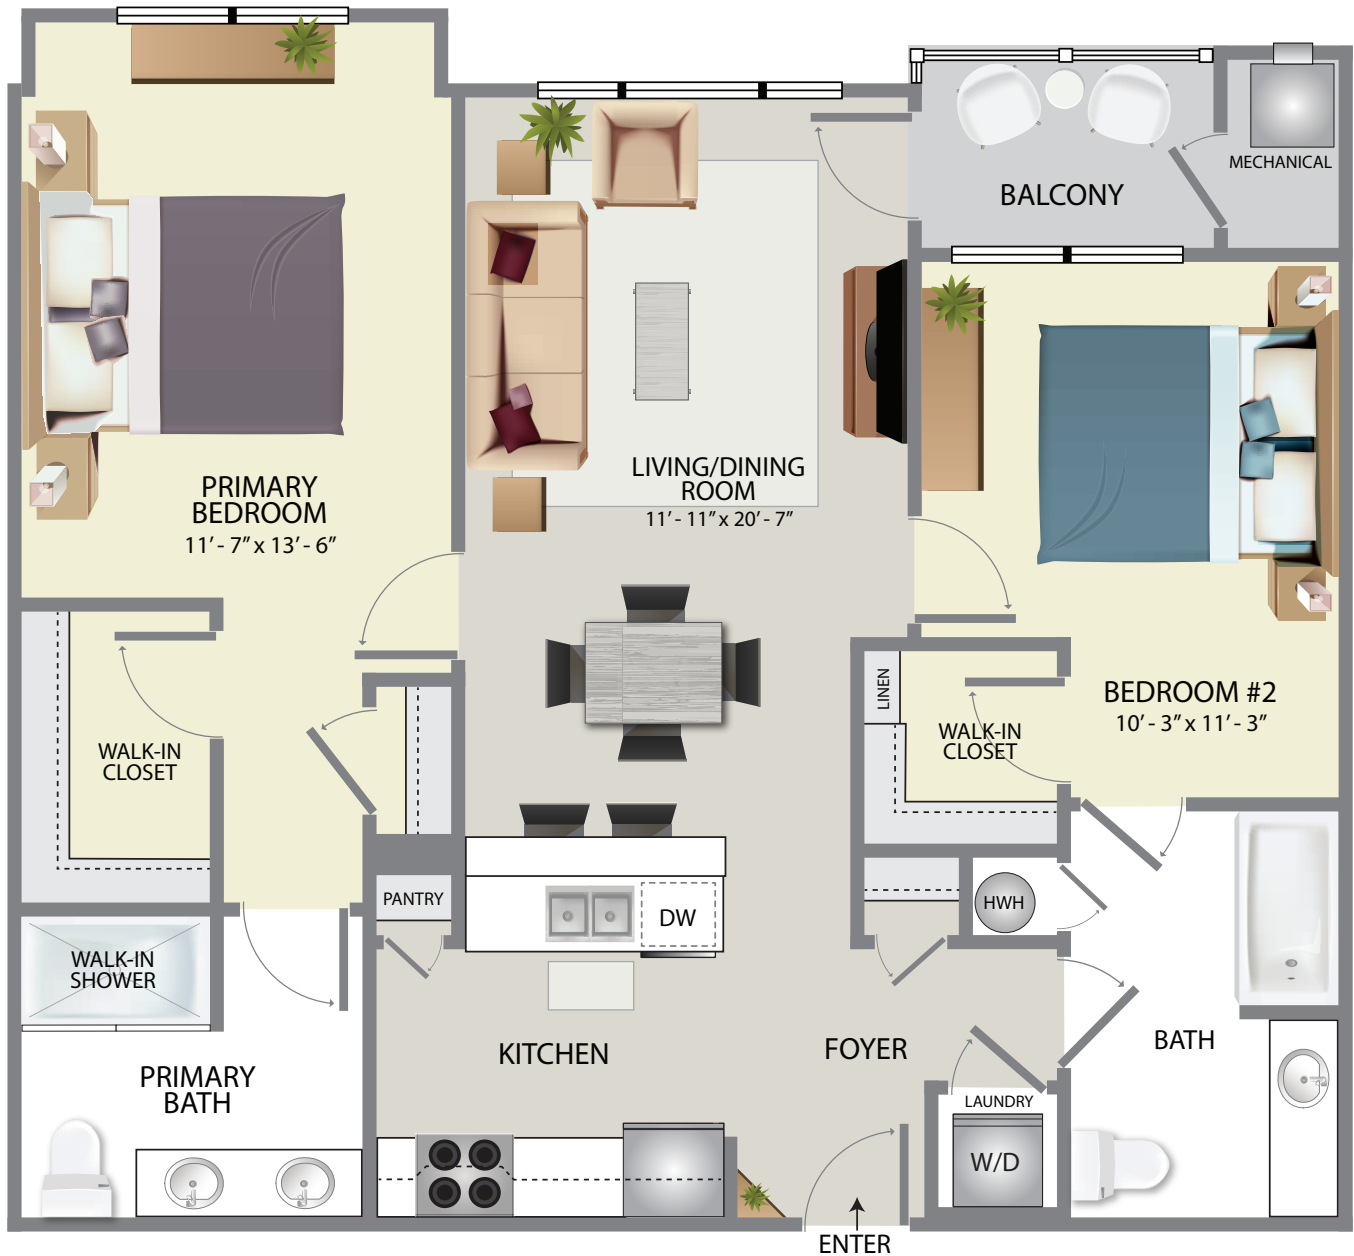

2D-BAY

• 1,148 Sq. Ft.

• 2 Bedrooms

• 2 Baths

Plans and furnishings are for marketing purposes only and are not to scale. All measurements are approximate and may vary from actual unit dimensions. Floor plans, layouts, features, and availability are subject to change without notice. Some images may be virtually staged for illustrative purposes only. Actual locations may vary, and items shown—or omitted—are subject to errors, omissions, and field modifications. This flyer is for informational purposes only and does not constitute a binding agreement. For more details or to discuss modifications for enhanced accessibility, please contact the leasing office.