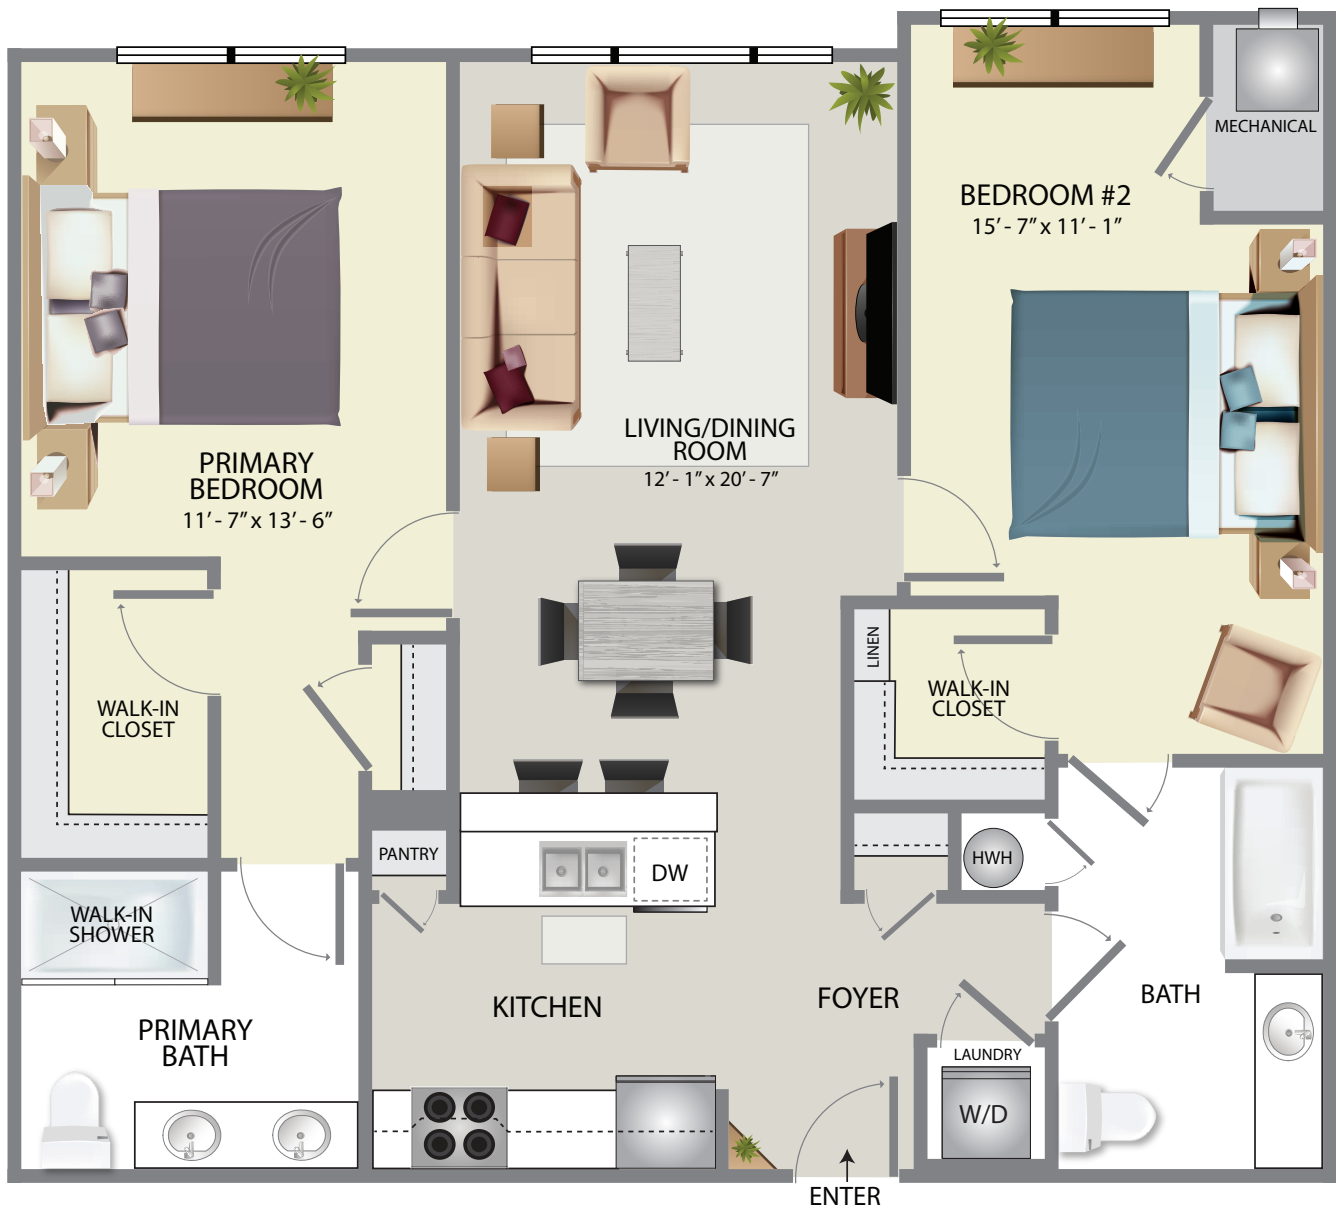

2D-X

• 1,128 Sq. Ft.

• 2 Bedrooms

• 2 Baths

Plans and furnishings are for marketing purposes only and are not to scale. All measurements are approximate and may vary from actual unit dimensions. Floor plans, layouts, features, and availability are subject to change without notice. Some images may be virtually staged for illustrative purposes only. Actual locations may vary, and items shown—or omitted—are subject to errors, omissions, and field modifications. This flyer is for informational purposes only and does not constitute a binding agreement. For more details or to discuss modifications for enhanced accessibility, please contact the leasing office.